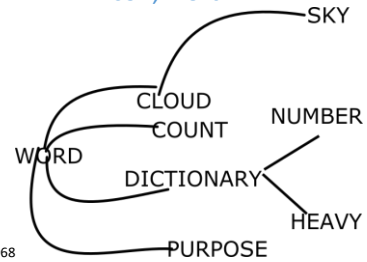

Layout: **Circle Packing**

Point+add containment->

LTD2V1031

Layout: **Word Cloud**

Icon, word

LTD2V1067

Layout: **Network**

Line+add connection->Link+for multiple nodes->

LTD2V1003

Layout: **Word Tree**

Icon, word

LTD2V1068

Layout: **Cleveland Dot Plot**

Point+add position, x and y->Scatter Plot+stack together->

LTD2V1024

Layout: **Tile Bar**

Rectangle+add position+add color->

Layout: **Radar Chart**

Point+add position, circular position to an origin->

LTD2V1025

Distances to origin are mapped to data

Layout: **History Flow**

Line+add connection->Link+add width->